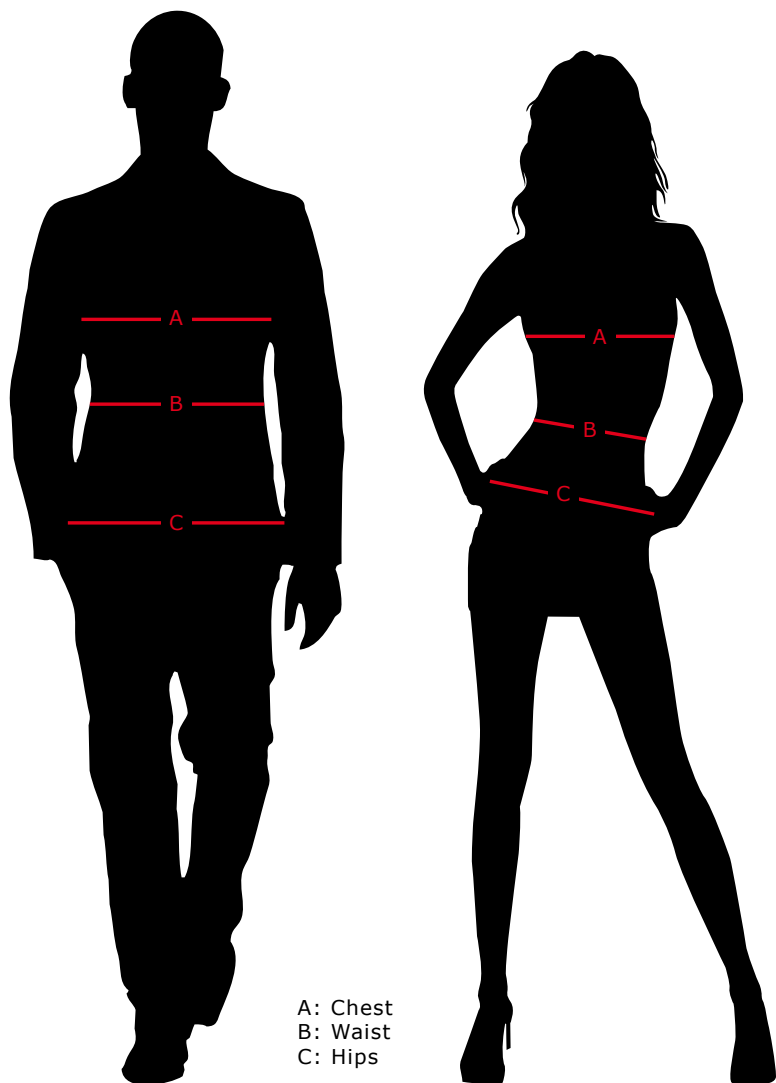

## SHOES

Unless otherwise specified in the product text the shoe is in unisex sizes.

EU Sizes	34 <sup>2/3</sup>	35 <sup>1/3</sup>	36	36 <sup>2/3</sup>	37 <sup>1/3</sup>	38	38 <sup>2/3</sup>	39 <sup>1/3</sup>	40	40 <sup>2/3</sup>	41 <sup>1/3</sup>	42	42 <sup>2/3</sup>	43 <sup>1/3</sup>	44	44 <sup>2/3</sup>	45 <sup>1/3</sup>	46	47 <sup>1/3</sup>
US Sizes Unisex	3½	4	4½	5	5½	6	6½	7	7½	8	8½	9	9½	10	10½	11	11½	12	13
US Sizes Woman	5	5½	6	6½	7	7½	8	8½	9	9½	10	10½	11	11½					

## CLOTHING

This size chart is a general schedule and indicative. There may be slight differences in the various styles and brands.

If in doubt you can take your measurement and compare with the table. If you are in between two sizes, we recommend you to choose the largest.

Kappa Team products and Supporter products are unisex sizes.

Woman styles from Robe di Kappa and Kappa are small in size, and we recommend that you select one size larger than you normally use.

MAN	XS	S	M	L	XL	XXL	3XL
	44	46	48	50	52	54	56
A: Chest (cm)	88	92	96	100	106	112	118
B: Waist (cm)	78	80	84	88	94	100	106
C: Hips (cm)	89	93	97	101	107	113	119

WOMAN	XS	S	M	L	XL	XXL
	36	38	40	42	44	46
A: Chest (cm)	82	86	90	96	102	108
B: Waist (cm)	64	67	71	77	83	92
C: Hips (cm)	90	93	97	103	109	115

KIDS	YS	YM	YL	YXL	YXXL
Height in cm	116	128	140	152	164
Age	6	8	10	12	14